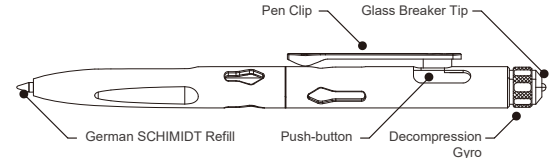

PRODUCT STRUCTURE

SPECIFICATIONS

Pen Body Material	TC4 Titanium
Window Breaker Material	Silicon Oxide Ceramics
Writing Refill	German SCHMIDT Easy FLOW 900M
Length	136 mm
Diameter	11 mm
Weight	38 g / 1.34 oz (Refill Included)

REFILL REPLACEMENT

WARRANTY

1. NEXTORCH offers 5-year warranty.
2. NEXTORCH warrants our products to be free from any defects in workmanship and / or material, we will replace or return faulty item. NEXTORCH reserves the right to replace similar products if original one is discontinued.
3. Any accessories or products are not covered in the warranty, NEXTORCH can repair for users with reasonable fee.
4. Please scan the below QR code and access to NEXTORCH website (www.nextorch.com) to register your purchasing.
   Email us info@nextorch.com
   Call us: 0086-662-6602777
   Or contact local dealer

CONTACT WITH NEXTORCH DESIGNER

NEXTORCH®

DEUTSCH