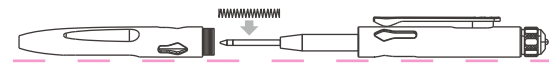

REFILL REPLACEMENT

WARRANTY

1. NEXTORCH offers 5-year warranty.
2. NEXTORCH warrants our products to be free from any defects in workmanship and / or material, we will replace or return faulty item. NEXTORCH reserves the right to replace similar products if original one is discontinued.
3. Any accessories or products are not covered in the warranty, NEXTORCH can repair for users with reasonable fee.
4. Please scan the below QR code and access to NEXTORCH website (www.nextorch.com) to register your purchasing.
   Email us info@nextorch.com
   Call us: 0086-662-6602777
   Or contact local dealer

CONTACT WITH NEXTORCH DESIGNER

NEXTORCH®

DEUTSCH